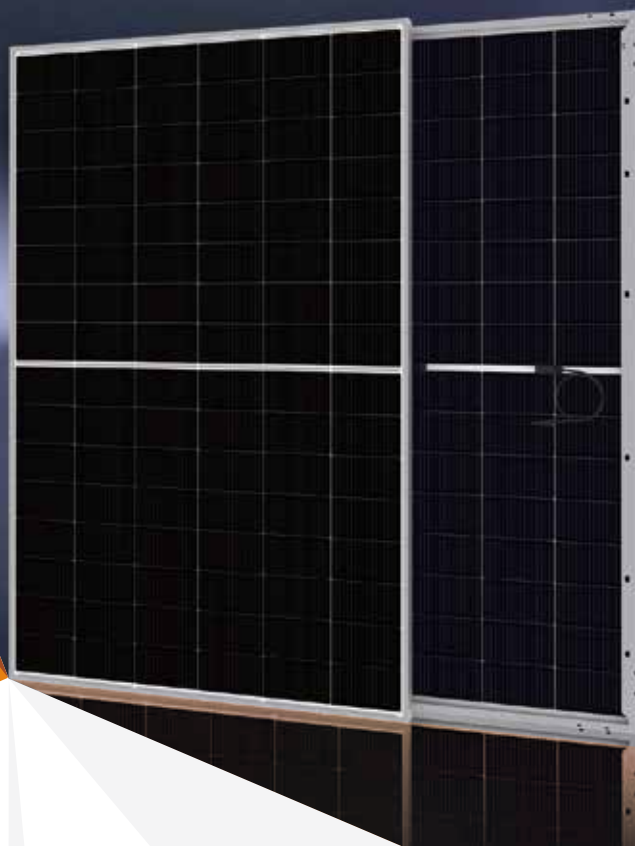

BIPRO

TM3G48M **96-cell**

435 - 455 W

16BB N

- IEC 61215 / IEC 61730 / UL 61730
- ISO 9001: 2015 质量管理体系
- ISO 14001: 2015 环境管理体系
- ISO 45001: 2018 职业健康安全管理体系

保证功率

www.talesun.com

marketing.hq@talesun.com

* GL-CN-Version 2024.04.10

	STC	NMOT	STC	NMOT	STC	NMOT	STC	NMOT	STC	NMOT
	21.80		22.00		22.30		22.50		22.80	

	5%	10%	15%	20%	25%
	467	490	512	534	556
	29.79	29.79	29.79	29.79	29.79
	15.69	16.43	17.18	17.93	18.68
	35.42	35.42	35.42	35.42	35.42
	16.62	17.41	18.20	19.00	19.79

	N	16BB
	96 (6*16)	
	1762*1134*30mm (69.37*44.65*1.18)	
	24.7kg (54.45lbs)	
	IP68, 3	
	4mm² (IEC), 12AWG(UL) 350mm(+),250mm(-)	
	T01/LJQ-3-CSY/MC4/MC4-EVO2