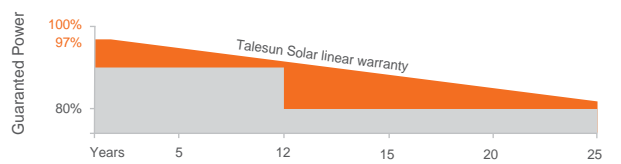

PERFORMANCE WARRANTY

12 years
Quality assurance

25 years
Power output guarantee

Linear Performance Warranty
Standard Performance Warranty

TP6G72M/410W